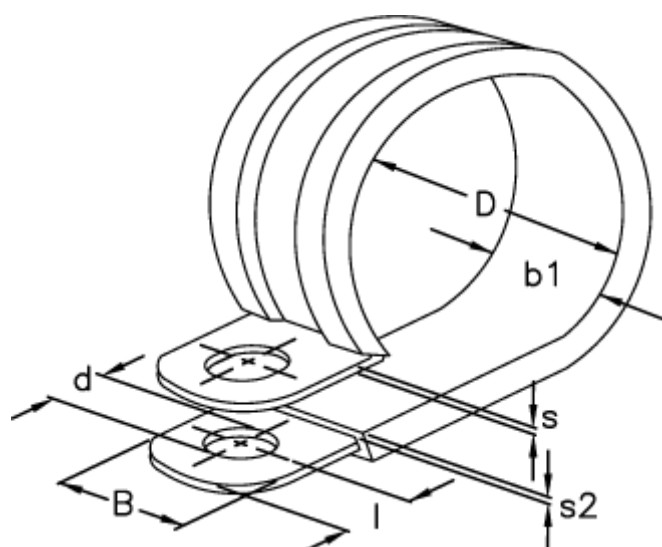

Article number: 029456112026

Description: Norma pipe retaining clip
RLGU 1. 26/12 W1

Measures

b1	= 15.0
d	= 6.4
Diameter D	= 26
l	= 6
s	= 0.8
s2	= 1.2
Width B	= 12